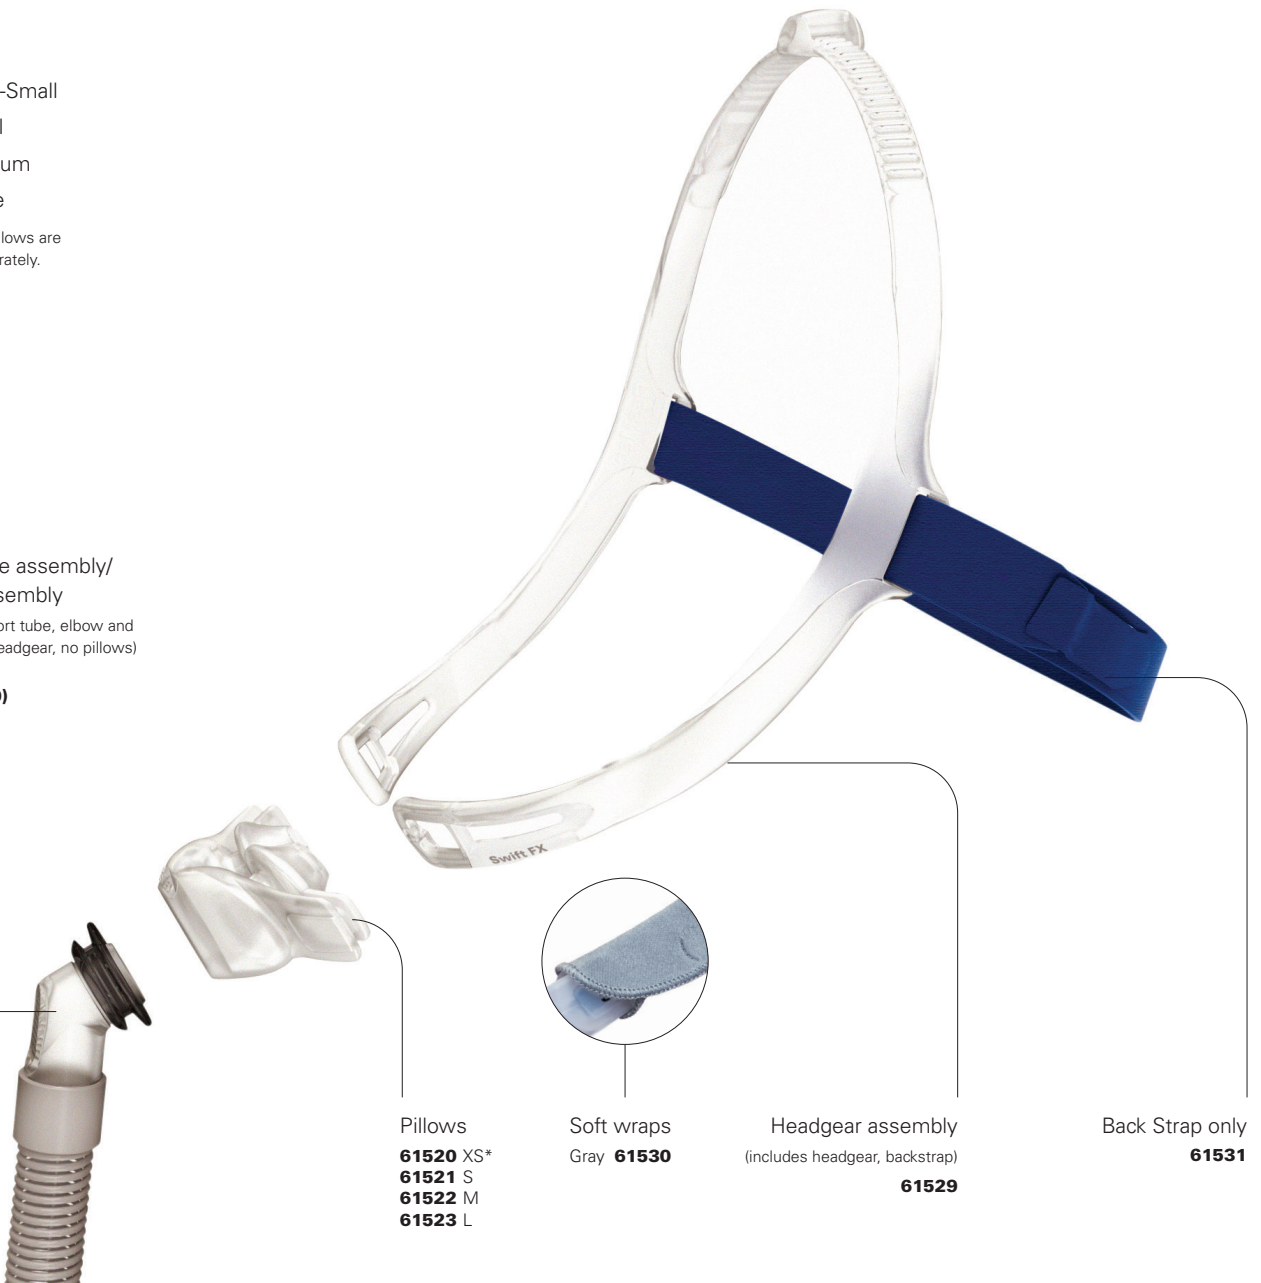

Components Card

English

- XS*** Extra-Small
- S** Small
- M** Medium
- L** Large

* Extra-Small pillows are available separately.

Short tube assembly/
frame assembly
(includes short tube, elbow and swivel; no headgear, no pillows)

61528 (1)
61527 (10)

Pillows
61520 XS*
61521 S
61522 M
61523 L

Soft wraps
Gray **61530**

Headgear assembly
(includes headgear, backstrap)
61529

Back Strap only
61531

Complete System

	ANZ
Swift FX	61504

Includes S, M and L pillows. XS size available separately.